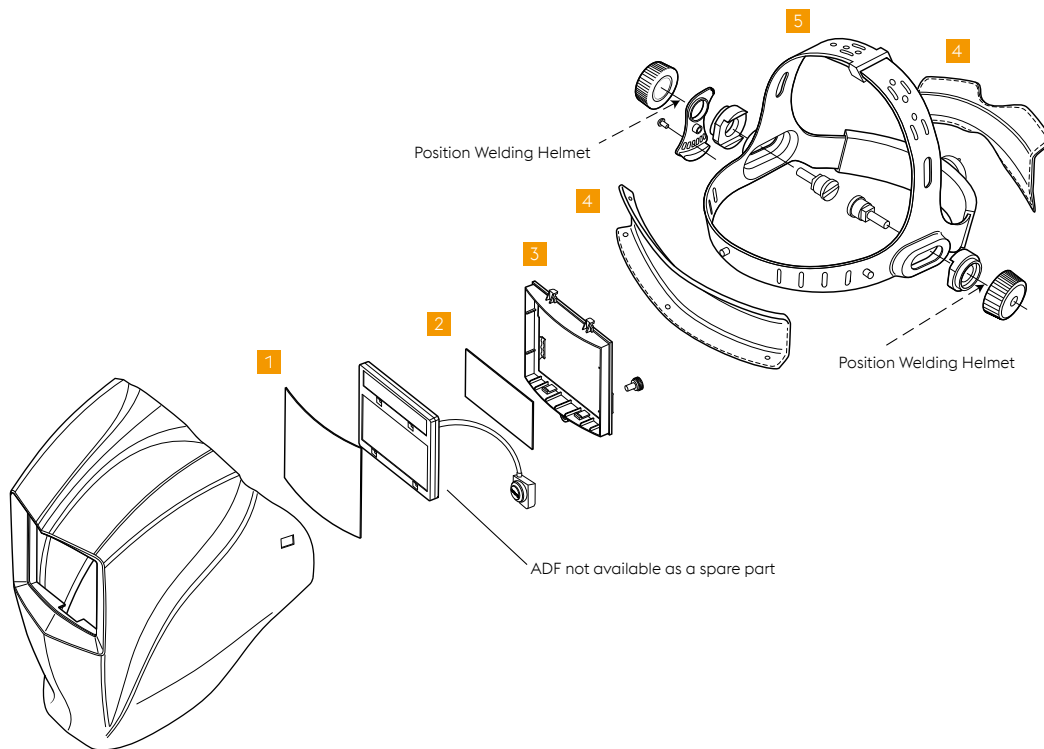

Tailor-Made Protectivity™

UTP GUARDIAN⁶² LA CATRINA special edition

The Expert's Choice
weldCare – all-round protection

Variable
Shade

Grind
Mode

Four
Sensors

Comfort
Headgear

Large
Viewing
Area

Switching
Speed at
23C / 73.4F

True
Colour

CE -
classification

Quick
release
ADF
Cartridge

Light
Weight

PART LIST AND ASSEMBLY UTP MAINTENANCE HELMET

Part list

Item	Description	Part No.
1	front cover lens	32423
2	inner lens Guardian ⁶²	32433
3	ADF retainer and screw Guardian ⁶²	32442
4	sweatband (2pcs. front and rear)	32416
5	headgear UTP Guardian ⁶²	32415
*	dioptr 1.0	32444
*	dioptr 1.5	32445
*	dioptr 2.0	32452
*	dioptr 2.5	32456

* not in illustration

Packaging & Shipment

Packaging units	Description	Part No.
6 helmets in 1 carton unmixed	UTP Guardian ⁶² La Catrina Special Edition	52233

Minimum order quantity: 8 cartons on 1 EURO-Pallet (48 helmets)