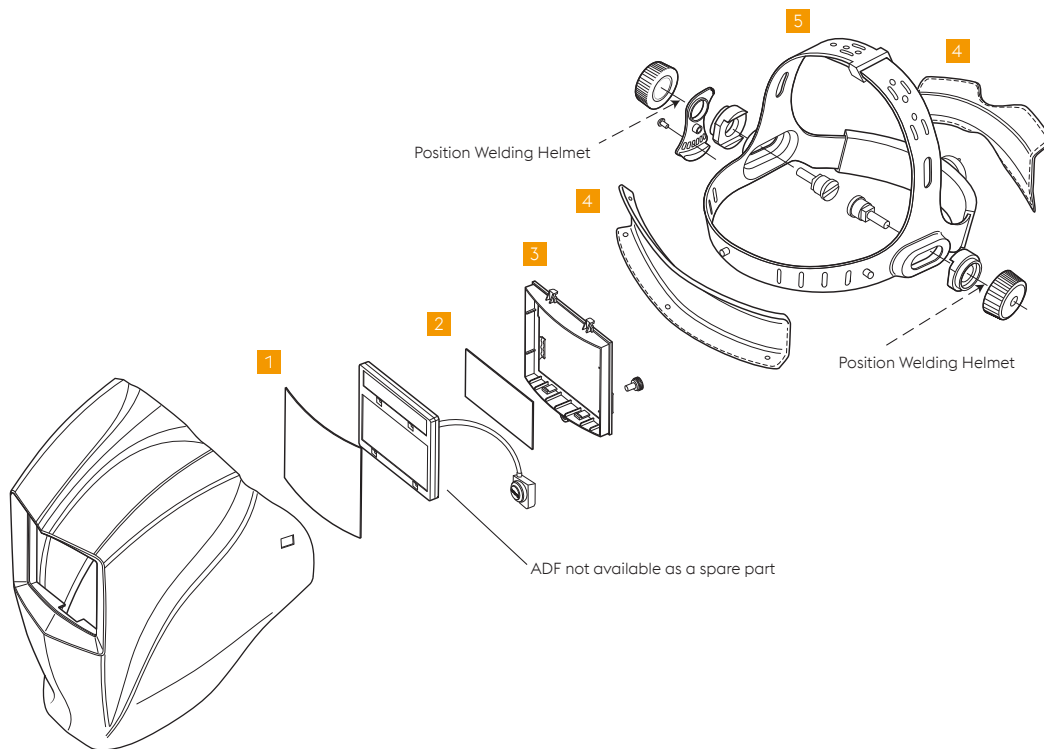

Tailor-Made Protectivity™

UTP GUARDIAN⁶² LA CATRINA SPECIAL EDITION

The Expert's Choice
weldCare – Your safety. Our passion.

Variable
Shade

Grind
Mode

Four
Sensors

Comfort
Headgear

Large
Viewing
Area

Switching
Speed at
23C / 73.4F

True
Colour

CE -
classification

Quick
release
ADF
Cartridge

Light
Weight

PART LIST AND ASSEMBLY UTP MAINTENANCE HELMET

Part list

Item	Description	Part No.
1	front cover lens	32423
2	inner lens Guardian ⁶²	32433
3	ADF retainer and screw Guardian ⁶²	32442
4	sweatband (2pcs. front and rear)	32416
5	headgear UTP Guardian ⁶²	32415
*	dioptr 1.0	32444
*	dioptr 1.5	32445
*	dioptr 2.0	32452
*	dioptr 2.5	32456