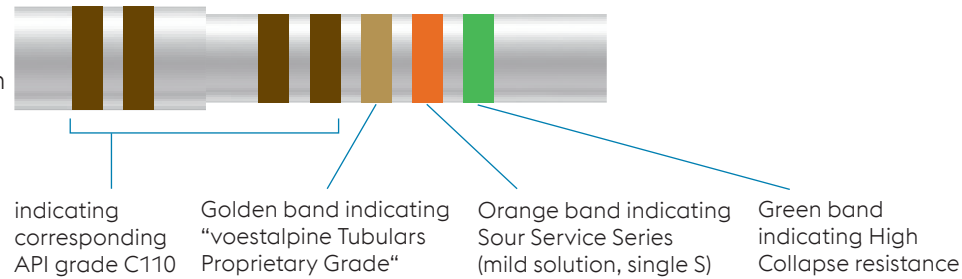

COLOR CODING SYSTEM

Our passion is your success

COLOR CODING

In order to readily identify proprietary grades, voestalpine Tubulars developed its own color coding system. Our proprietary grades are marked with a golden color band and additional color band(s) indicating the specific proprietary series.

PROPRIETARY GRADES

Gold		voestalpine Tubulars Proprietary Grade	Grey		Mild Sweet Gas
Green		High Collapse	Turquoise		Quenched and Tempered
Double Orange		Sour Service	Blue		Low Temperature
Orange		Sour Service (Mild Solution)	Pink		Enhanced Properties
Purple		Deep Well	Double Pink		Extreme Properties

EXAMPLE

VA-S-110-HC

COUPLINGS AND PUP JOINTS / ACCESSORIES

shorter than 3 ft / 0.91 m
API marking only!

PUP JOINTS / ACCESSORIES

from 3 ft / 0.91 m up to 5.99 ft / 1.82 m

PIPE AND PUP JOINTS / ACCESSORIES

from 6 ft / 1.83 m