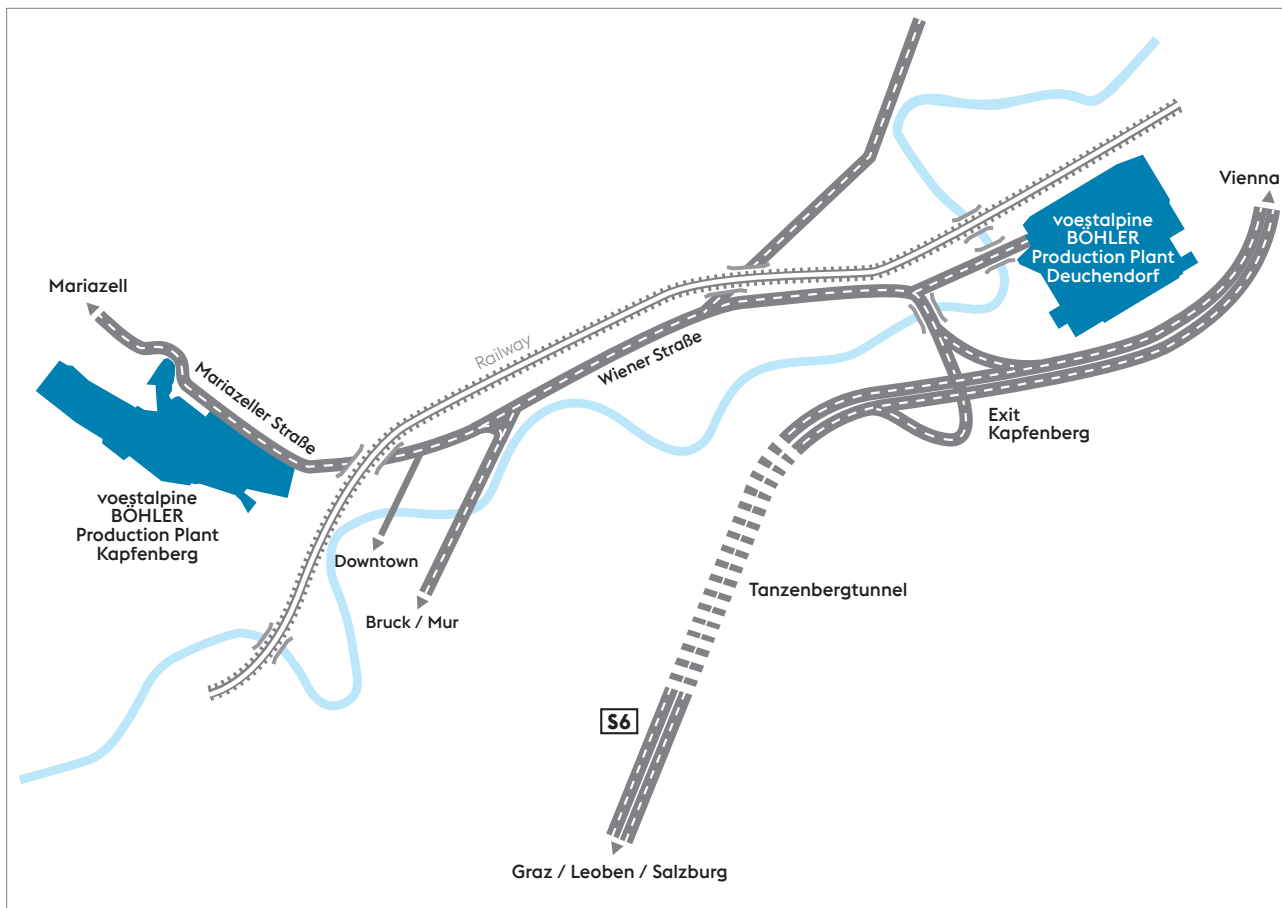

DIRECTIONS AND PRODUCTION PLANT KAPFENBERG AND DEUCHENDORF

Production Plant Kapfenberg

Mariazellerstraße 25
8605 Kapfenberg
+43 - 3862 - 207418
bohler-aerospace@voestalpine.com

Production Plant Deuchendorf