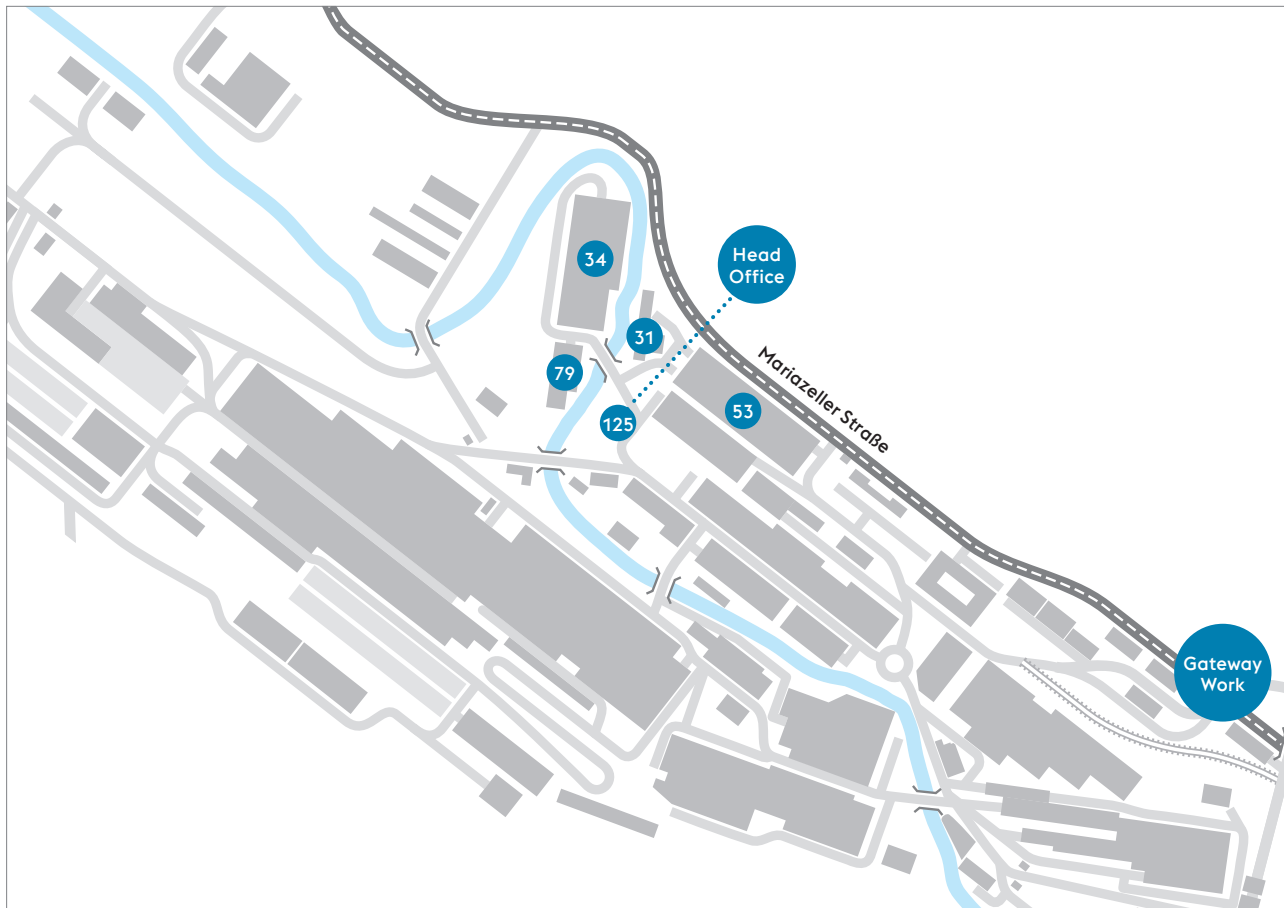

DIRECTIONS

PRODUCTION PLANT KAPFENBERG

Production Plant Kapfenberg, Head Office

Mariazellerstraße 25

8605 Kapfenberg

+43 - 3862 - 207418

bohler-aerospace@voestalpine.com