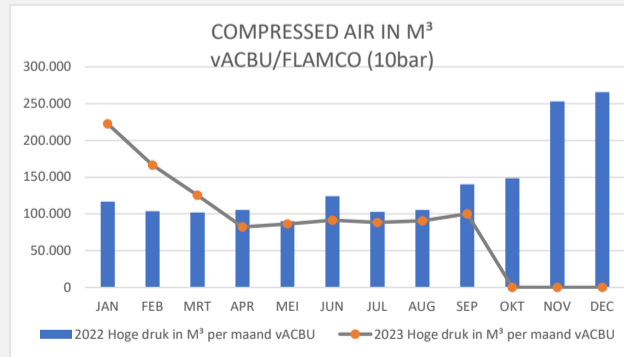

### actionlist

Date issued	KPI	Observation	Action	Who?	Due date
2022-october	GAS consumption	Uncontrolled pricing/usage	GAS Reduction team installed	CHAMPION	1-4-2023
2022-july	EMBATO project	EC consumption	Reduction by analysis consumption	R. Dröge	1-4-2023
2022-april	Compressed air	Leakages, awareness	Team Assembly installed	J. Brantjes	ongoing