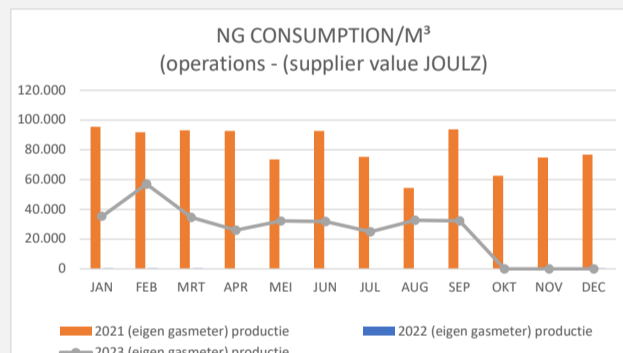

### actionlist

Date issued	KPI	Observation	Action	Who?	Due date
2022-october	GAS consumption	Uncontrolled pricing/usage	GAS Reduction team installed	CHAMPION	1-4-2023
2022-july	EMBATO project	EC consumption	Reduction by analysis consumption	R. Dröge	1-4-2023
2022-april	Compressed air	Leakages, awareness	Team Assembly installed	J. Brantjes	ongoing