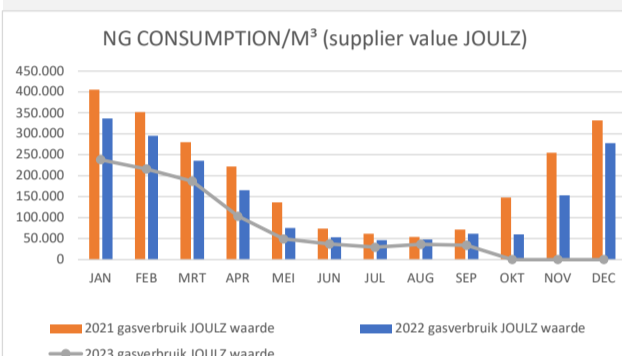

### actionlist

Date issued	KPI	Observation	Action	Who?	Due date
2022-october	GAS consumption	Uncontrolled pricing/usage	GAS Reduction team installed	CHAMPION	1-4-2023
2022-july	EMBATO project	EC consumption	Reduction by analysis consumption	R. Dröge	1-4-2023
2022-april	Compressed air	Leakages, awareness	Team Assembly installed	J. Brantjes	ongoing