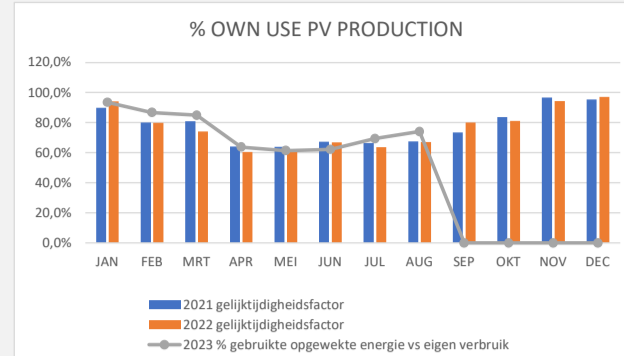

### actionlist

Date issued	KPI	Observation	Action	Who?	Due date
2022-october	GAS consumption	Uncontrolled pricing/usage	GAS Reduction team installed	CHAMPION	1-4-2023
2022-july	EMBATO project	EC consumption	Reduction by analysis consumption	R. Dröge	1-4-2023
2022-april	Compressed air	Leakages, awareness	Team Assembly installed	J. Brantjes	ongoing