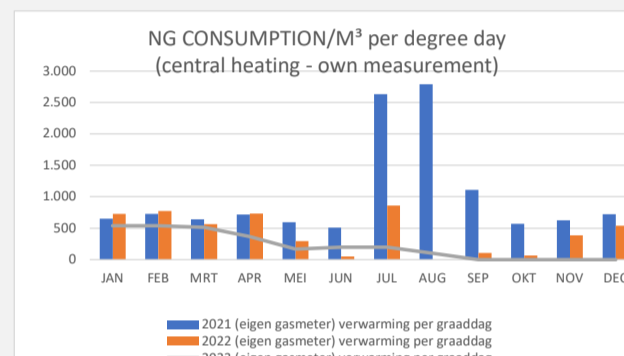

### actionlist

Date issued	KPI	Observation	Action	Who?	Due date
2022-october	GAS consumption	Uncontrolled pricing/usage	GAS Reduction team installed	CHAMPION	1-4-2023
2022-july	EMBATO project	EC consumption	Reduction by analysis consumption	R. Dröge	1-4-2023
2022-april	Compressed air	Leakages, awareness	Team Assembly installed	J. Brantjes	ongoing