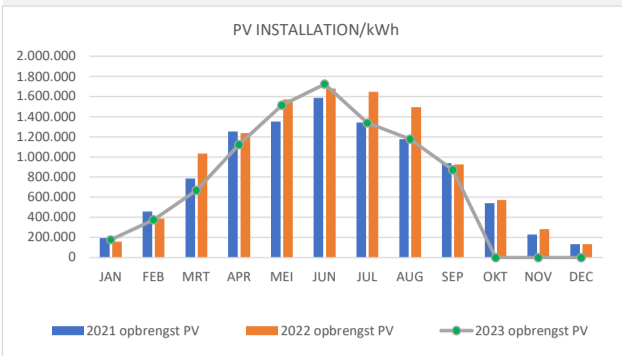

### actionlist

Date issued	KPI	Observation	Action	Who?	Due date
2022-october	GAS consumption	Uncontrolled pricing/usage	GAS Reduction team installed	CHAMPION	1-4-2023
2022-july	EMBATO project	EC consumption	Reduction by analysis consumption	R. Dröge	1-4-2023
2022-april	Compressed air	Leakages, awareness	Team Assembly installed	J. Brantjes	ongoing