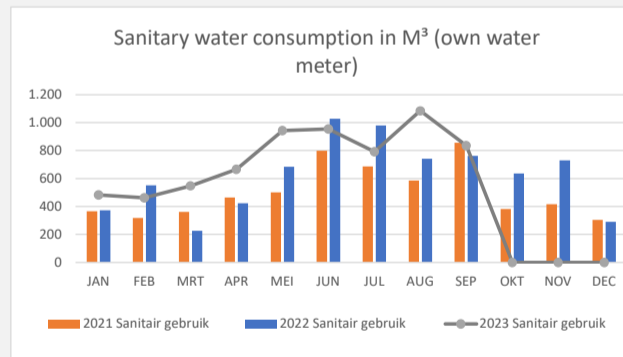

### actionlist

Date issued	KPI	Observation	Action	Who?	Due date
2022-october	GAS consumption	Uncontrolled pricing/usage	GAS Reduction team installed	CHAMPION	1-4-2023
2022-july	EMBATO project	EC consumption	Reduction by analysis consumption	R. Dröge	1-4-2023
2022-april	Compressed air	Leakages, awareness	Team Assembly installed	J. Brantjes	ongoing