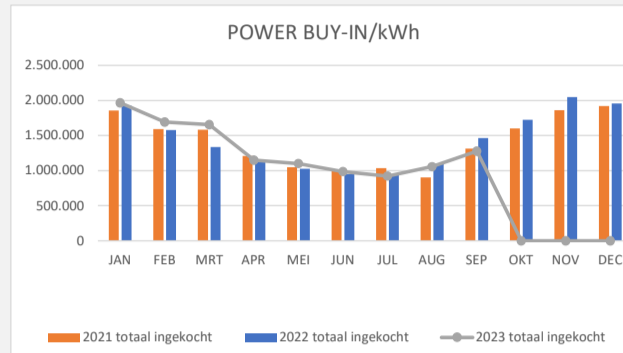

### actionlist

Date issued	KPI	Observation	Action	Who?	Due date
2022-october	GAS consumption	Uncontrolled pricing/usage	GAS Reduction team installed	CHAMPION	1-4-2023
2022-july	EMBATO project	EC consumption	Reduction by analysis consumption	R. Dröge	1-4-2023
2022-april	Compressed air	Leakages, awareness	Team Assembly installed	J. Brantjes	ongoing