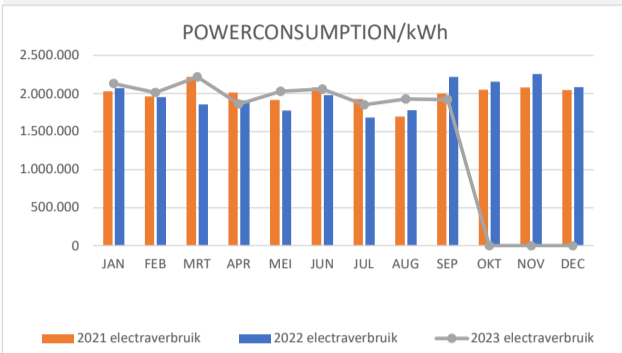

### actionlist

Date issued	KPI	Observation	Action	Who?	Due date
2022-october	GAS consumption	Uncontrolled pricing/usage	GAS Reduction team installed	CHAMPION	1-4-2023
2022-july	EMBATO project	EC consumption	Reduction by analysis consumption	R. Dröge	1-4-2023
2022-april	Compressed air	Leakages, awareness	Team Assembly installed	J. Brantjes	ongoing