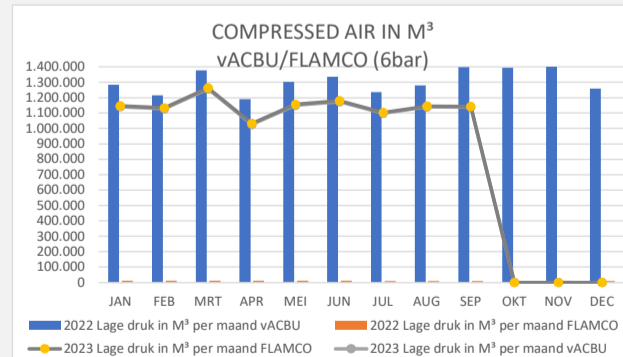

### actionlist

Date issued	KPI	Observation	Action	Who?	Due date
2022-october	GAS consumption	Uncontrolled pricing/usage	GAS Reduction team installed	CHAMPION	1-4-2023
2022-july	EMBATO project	EC consumption	Reduction by analysis consumption	R. Dröge	1-4-2023
2022-april	Compressed air	Leakages, awareness	Team Assembly installed	J. Brantjes	ongoing