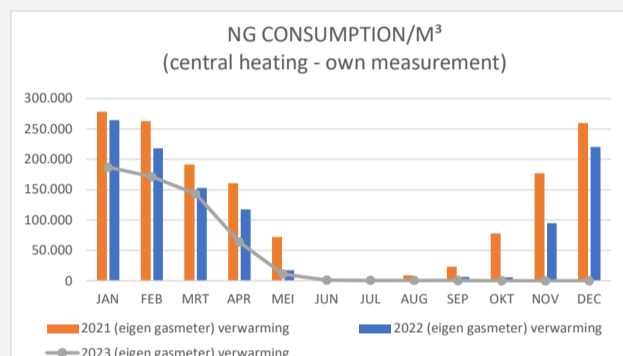

### actionlist

Date issued	KPI	Observation	Action	Who?	Due date
2022-october	GAS consumption	Uncontrolled pricing/usage	GAS Reduction team installed	CHAMPION	1-4-2023
2022-july	EMBATO project	EC consumption	Reduction by analysis consumption	R. Dröge	1-4-2023
2022-april	Compressed air	Leakages, awareness	Team Assembly installed	J. Brantjes	ongoing