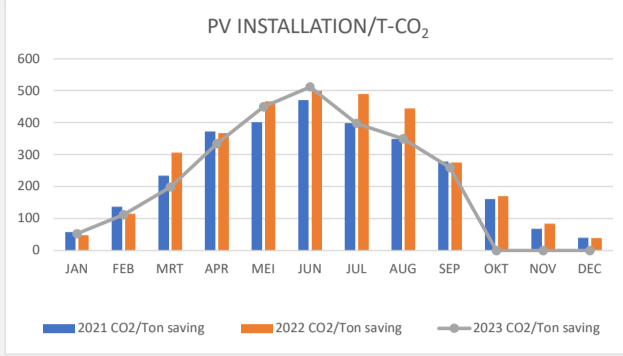

### actionlist

Date issued	KPI	Observation	Action	Who?	Due date
2022-october	GAS consumption	Uncontrolled pricing/usage	GAS Reduction team installed	CHAMPION	1-4-2023
2022-july	EMBATO project	EC consumption	Reduction by analysis consumption	R. Dröge	1-4-2023
2022-april	Compressed air	Leakages, awareness	Team Assembly installed	J. Brantjes	ongoing