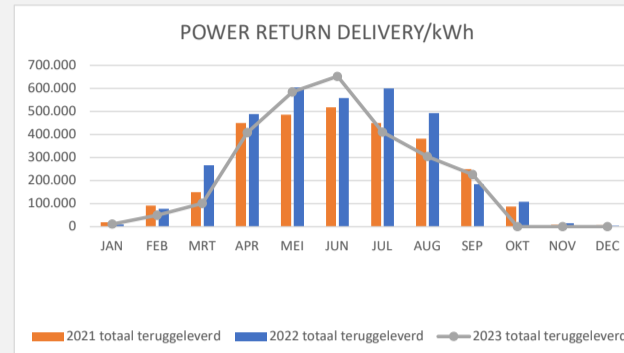

### actionlist

Date issued	KPI	Observation	Action	Who?	Due date
2022-october	GAS consumption	Uncontrolled pricing/usage	GAS Reduction team installed	CHAMPION	1-4-2023
2022-july	EMBATO project	EC consumption	Reduction by analysis consumption	R. Dröge	1-4-2023
2022-april	Compressed air	Leakages, awareness	Team Assembly installed	J. Brantjes	ongoing