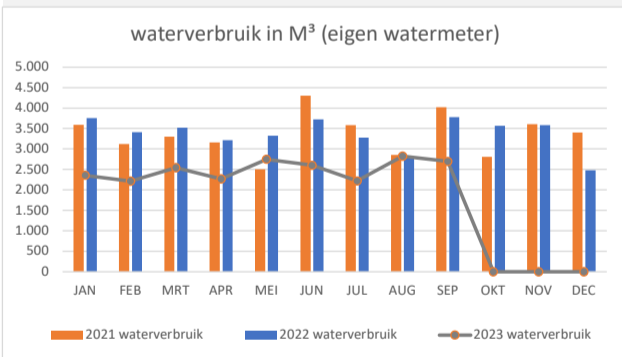

### actionlist

Date issued	KPI	Observation	Action	Who?	Due date
2022-october	GAS consumption	Uncontrolled pricing/usage	GAS Reduction team installed	CHAMPION	1-4-2023
2022-july	EMBATO project	EC consumption	Reduction by analysis consumption	R. Dröge	1-4-2023
2022-april	Compressed air	Leakages, awareness	Team Assembly installed	J. Brantjes	ongoing