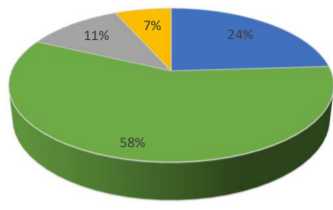

KLIMAATDASHBOARD VOESTALPINE AUTOMOTIVE COMPONENTS B.V.

2023 AFVALBAROMETER

■ grondstof ■ groene energie ■ grijze energie ■ residu