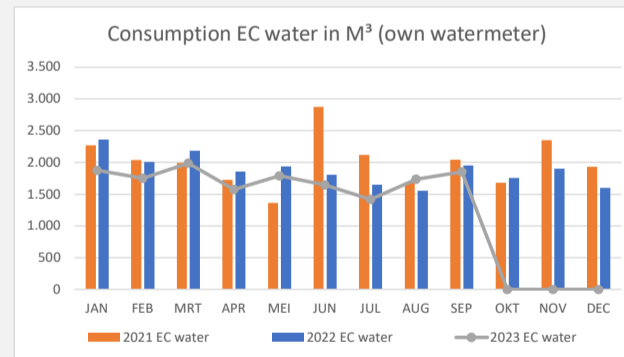

### actionlist

Date issued	KPI	Observation	Action	Who?	Due date
2022-october	GAS consumption	Uncontrolled pricing/usage	GAS Reduction team installed	CHAMPION	1-4-2023
2022-july	EMBATO project	EC consumption	Reduction by analysis consumption	R. Dröge	1-4-2023
2022-april	Compressed air	Leakages, awareness	Team Assembly installed	J. Brantjes	ongoing