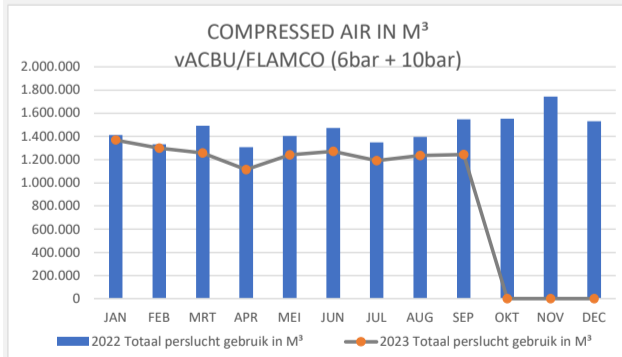

### actionlist

Date issued	KPI	Observation	Action	Who?	Due date
2022-october	GAS consumption	Uncontrolled pricing/usage	GAS Reduction team installed	CHAMPION	1-4-2023
2022-july	EMBATO project	EC consumption	Reduction by analysis consumption	R. Dröge	1-4-2023
2022-april	Compressed air	Leakages, awareness	Team Assembly installed	J. Brantjes	ongoing