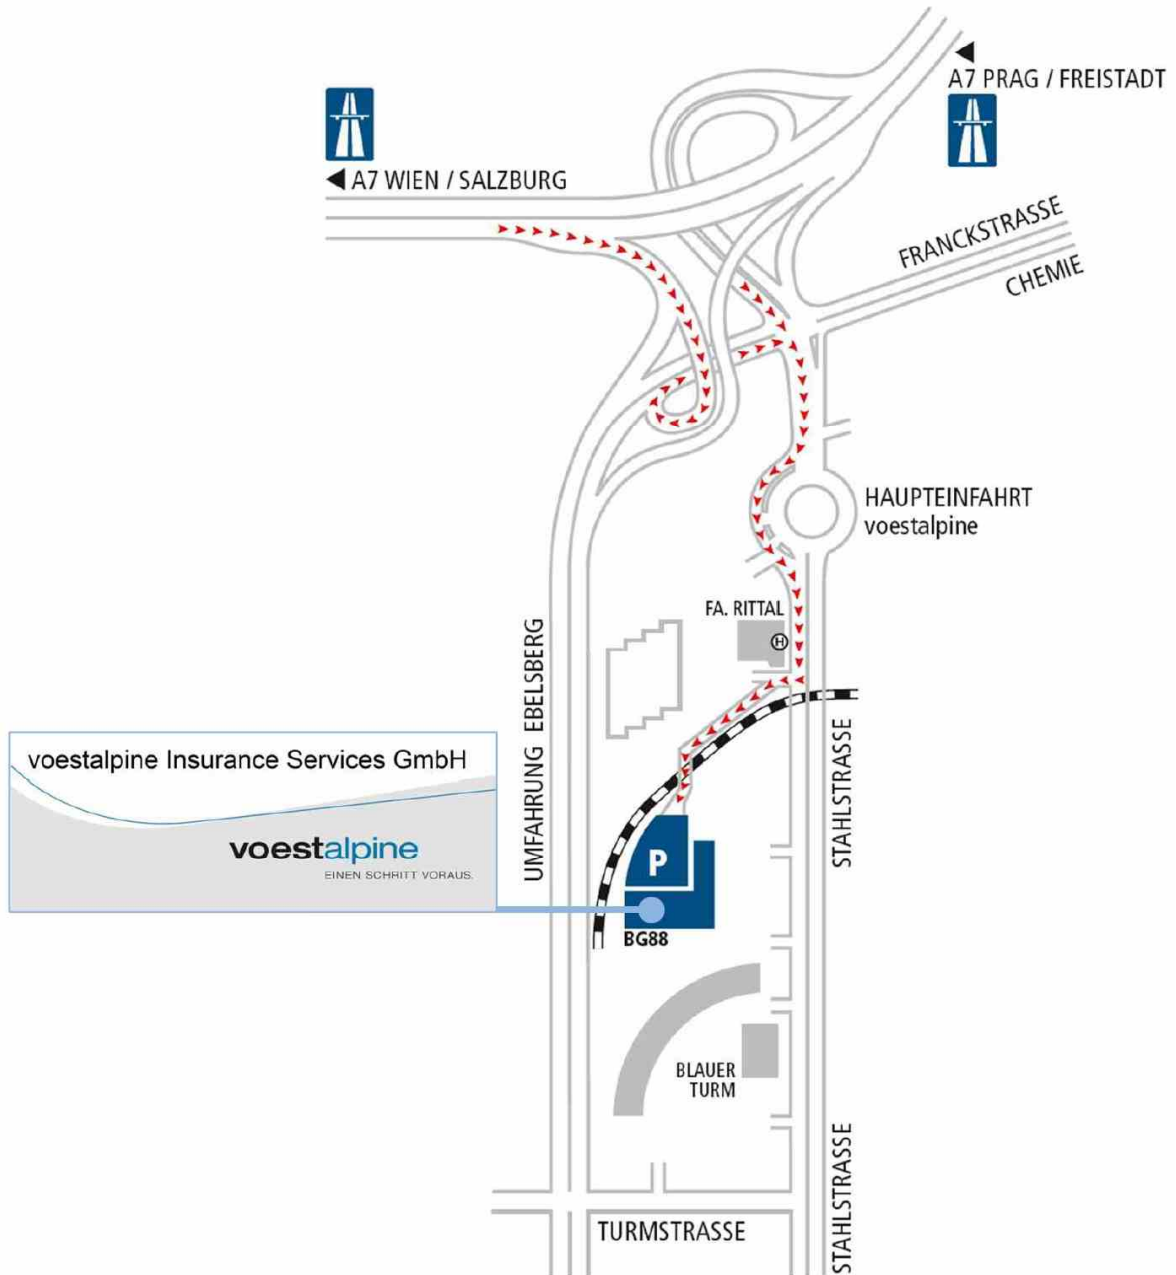

Location Map

➤ A1 coming from Vienna, Salzburg

Take the exit LINZ to A7. Drive straight ahead in the direction of Prag/Freistadt.

Take the exit Chemiepark, keep left to the direction of Perg and then keep right. At the first traffic turn right into Stahlstraße.

Go ahead to the roundabout and keep right. After the bus stop please turn right. After crossing the rails you are in front of the main entrance.

➤ A1 coming from Linz/Urfahr

Take the exit Chemiepark and drive straight ahead to the traffic light. Keep going straight over the crossing.

Go ahead to the roundabout and keep right. After the bus stop please turn right. After crossing the rails you are in front of the main entrance.